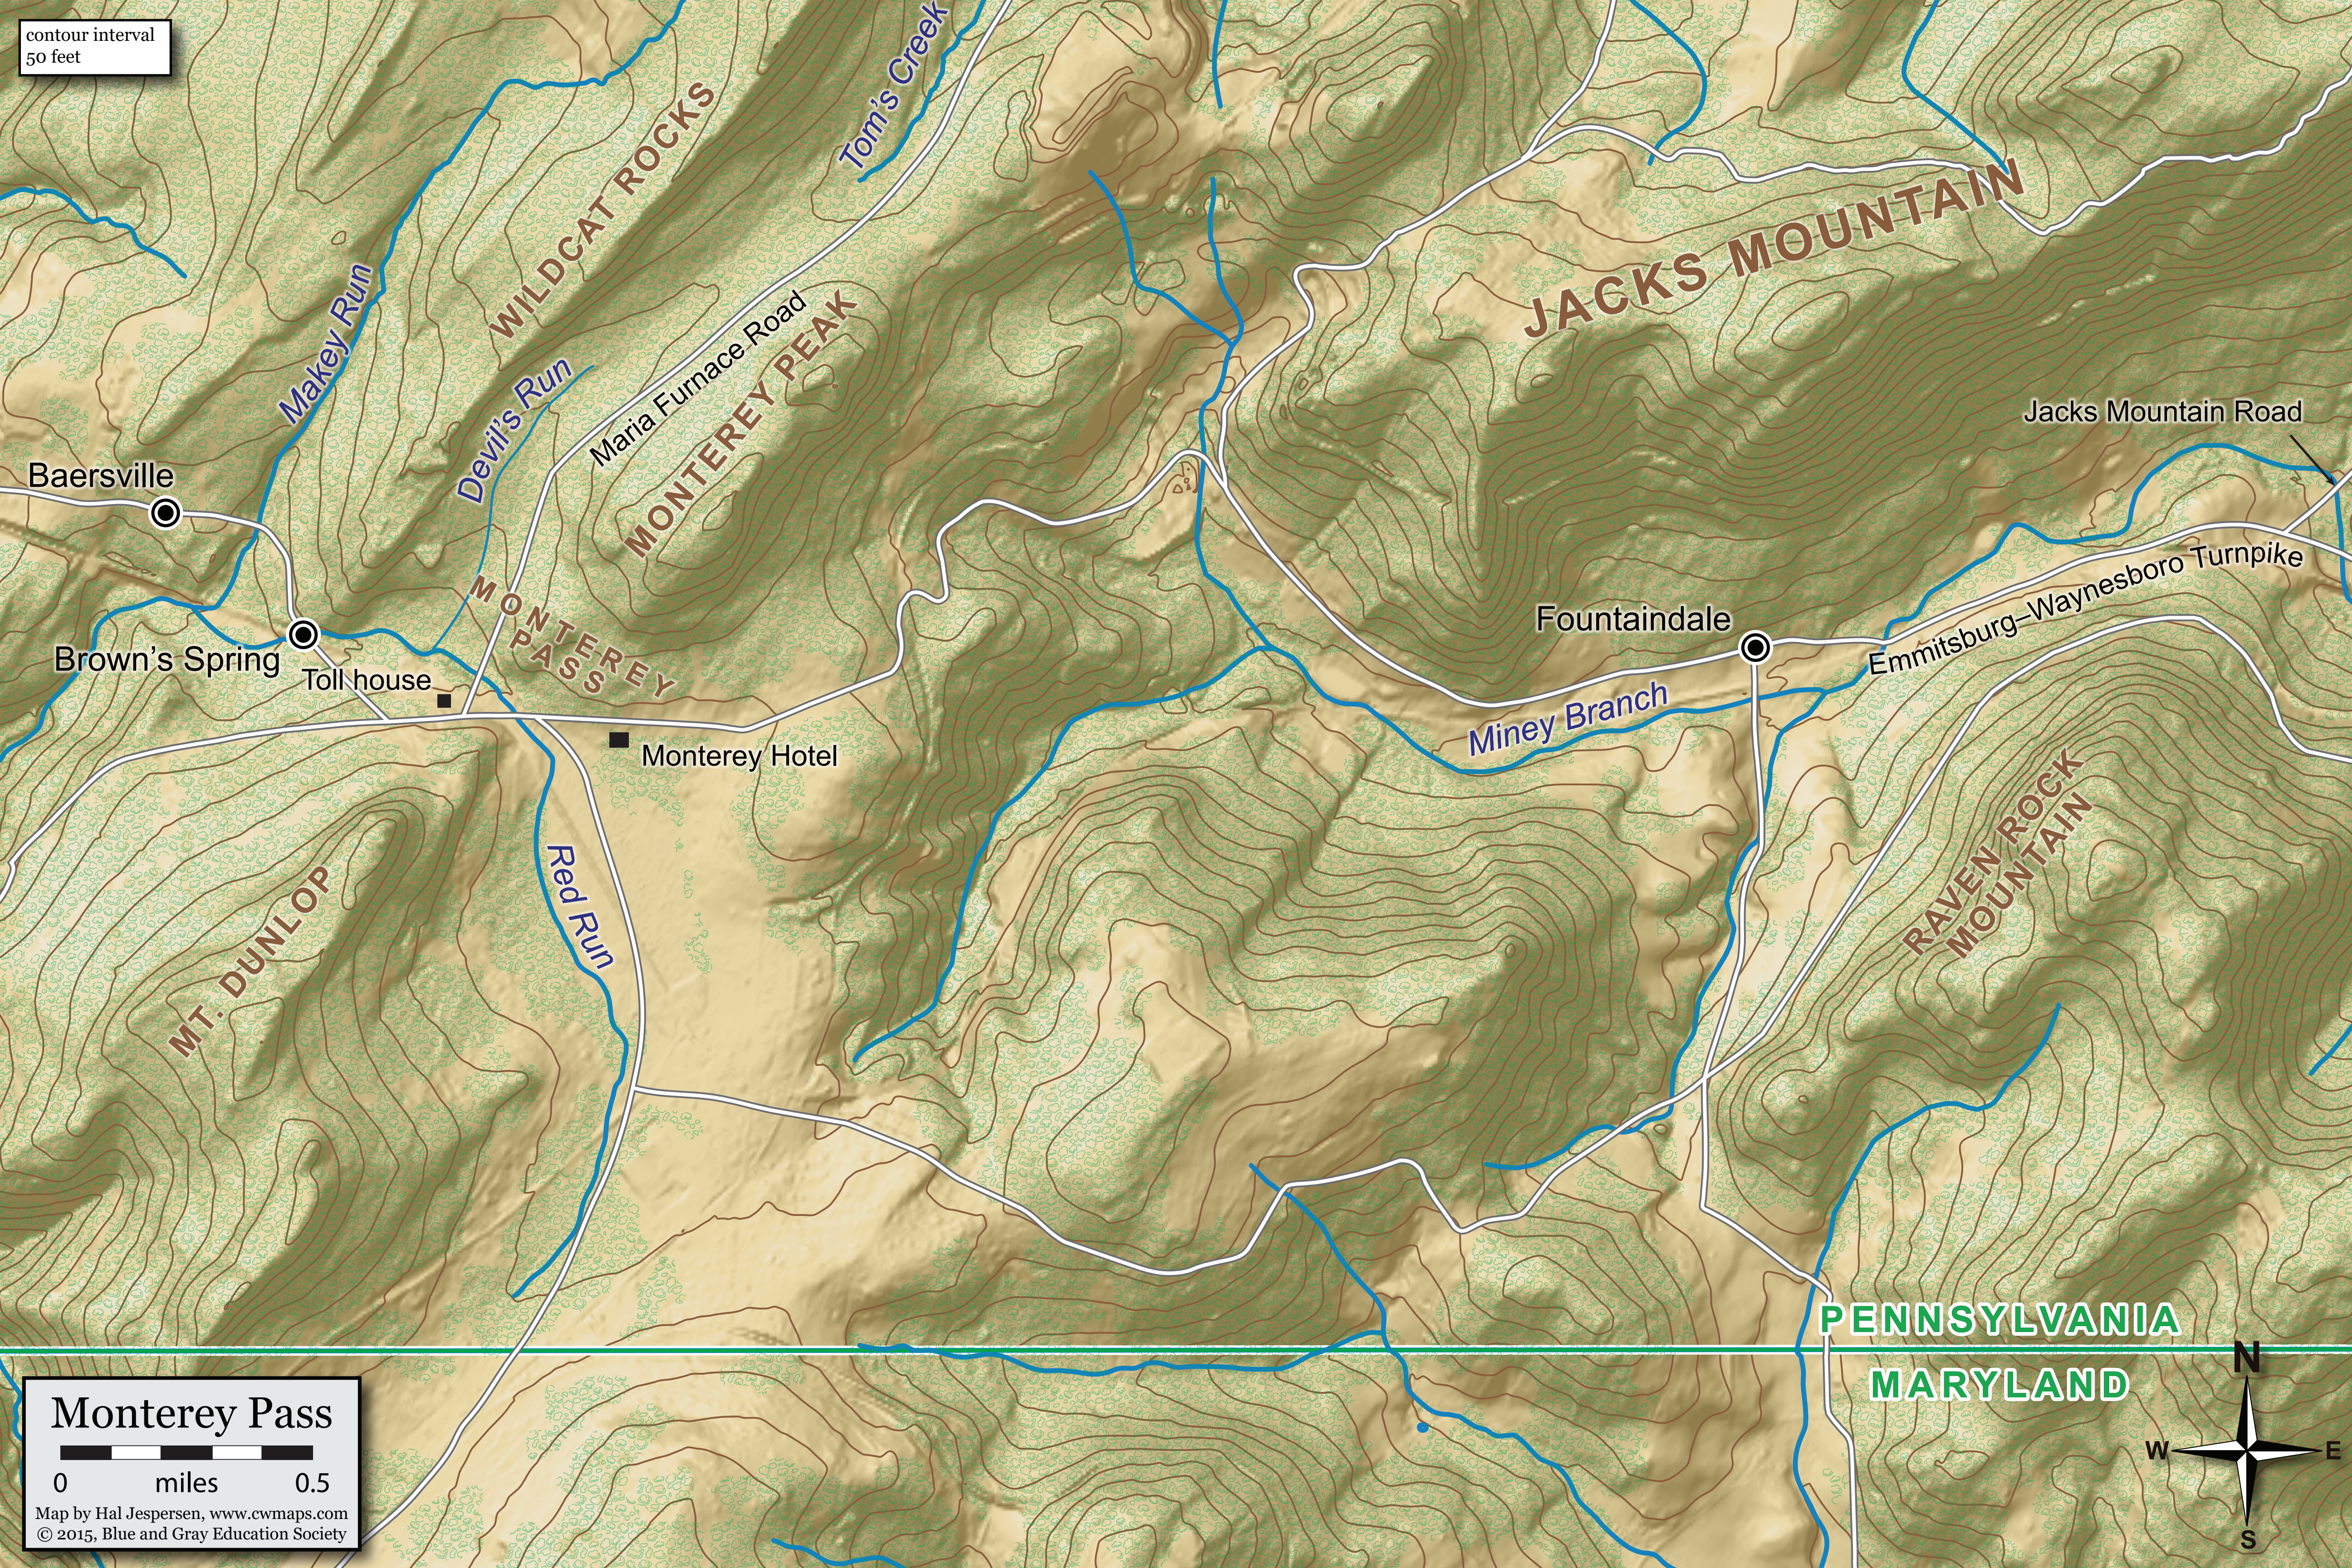

contour interval
50 feet

Baersville

Brown's Spring

Toll house

Monterey Hotel

Fountaindale

Jacks Mountain Road

Emmitsburg-Waynesboro Turnpike

MT. DUNLOP

Red Run

Makey Run

Devil's Run

Tom's Creek

Miney Branch

RAVEN ROCK MOUNTAIN

JACKS MOUNTAIN

WILDCAT ROCKS

MONTEREY PEAK

Maria Furnace Road

PENNSYLVANIA

MARYLAND

Monterey Pass

Map by Hal Jespersen, www.cwmaps.com
© 2015, Blue and Gray Education Society